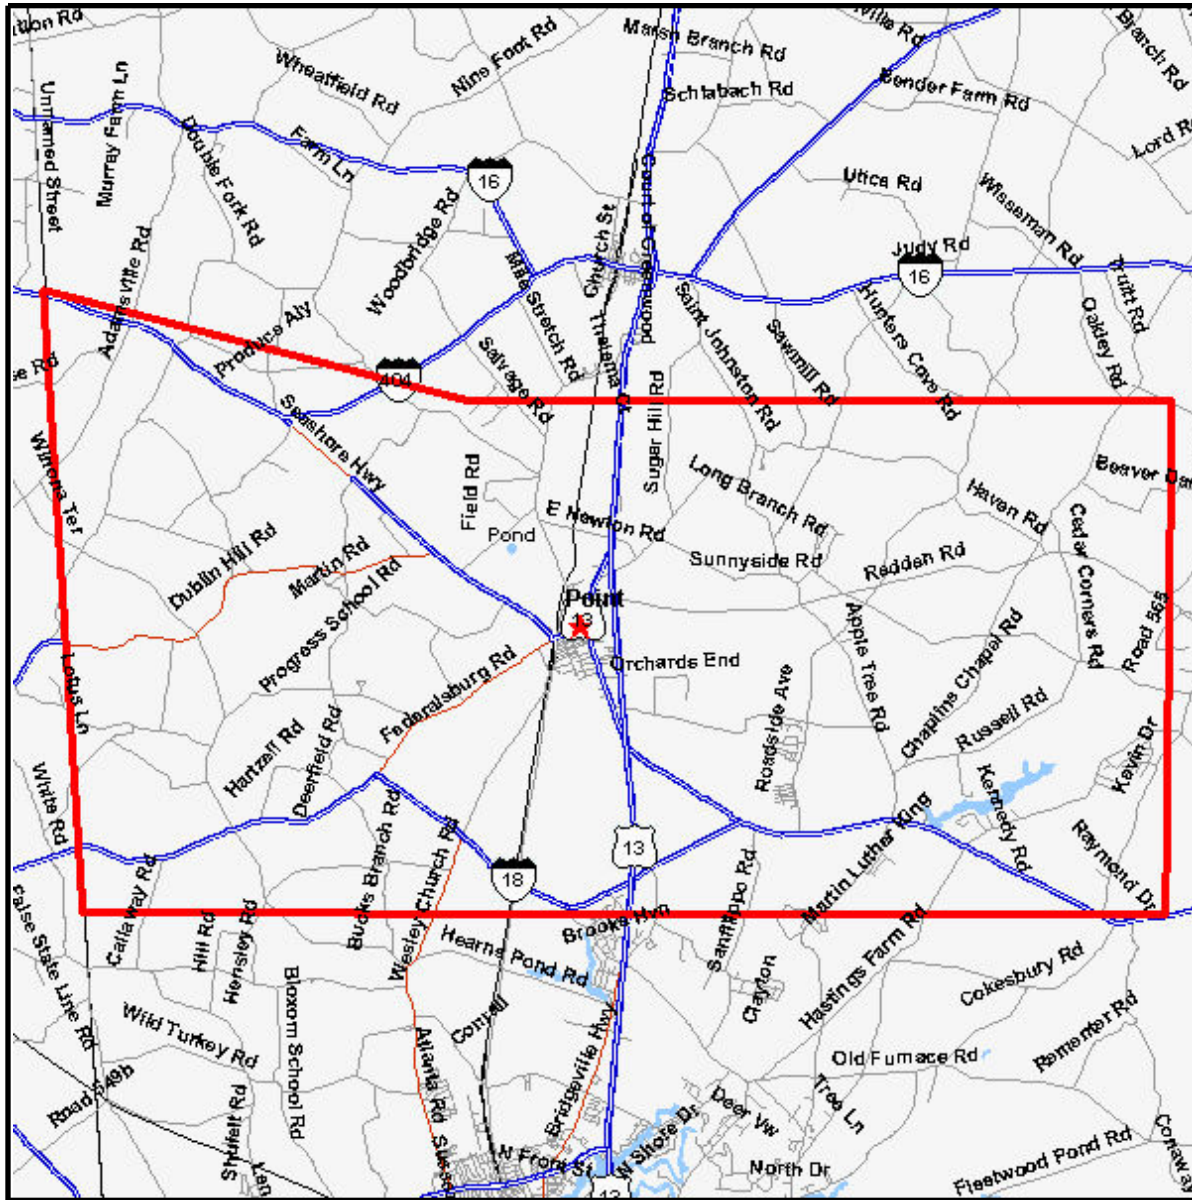

Area Map

Prepared For: DE - Bridgeville - 2004
Project Code:

Order #: 963223961
Site: 01

210 MARKET ST
BRIDGEVILLE, DE 19933-1129

Polygon

Coord: 38.743889 -75.600642

Prepared on: November 29, 2004
© 2004 CLARITAS INC. All rights reserved.
1 800 866 6511