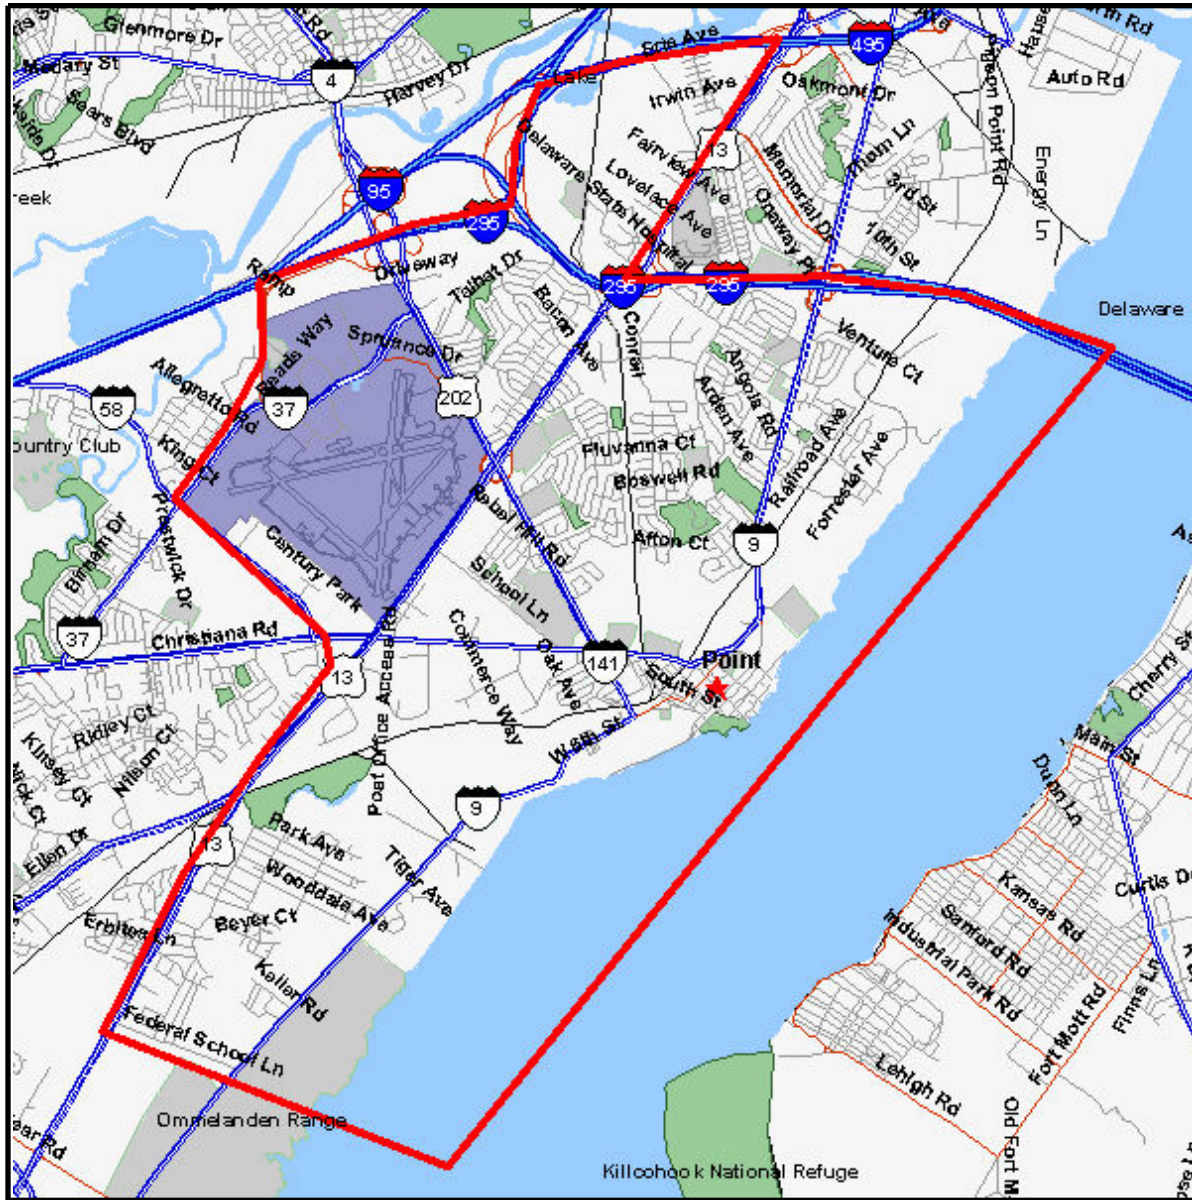

Area Map

Prepared For: DE - New Castle - 2004
 Project Code:

Order #: 963224486
 Site: 01

424 DELAWARE ST
 NEW CASTLE, DE 19720-5040

Polygon

Coord: 39.660879 -75.565519

Prepared on: November 29, 2004
 © 2004 CLARITAS INC. All rights reserved.
 1 800 866 6511