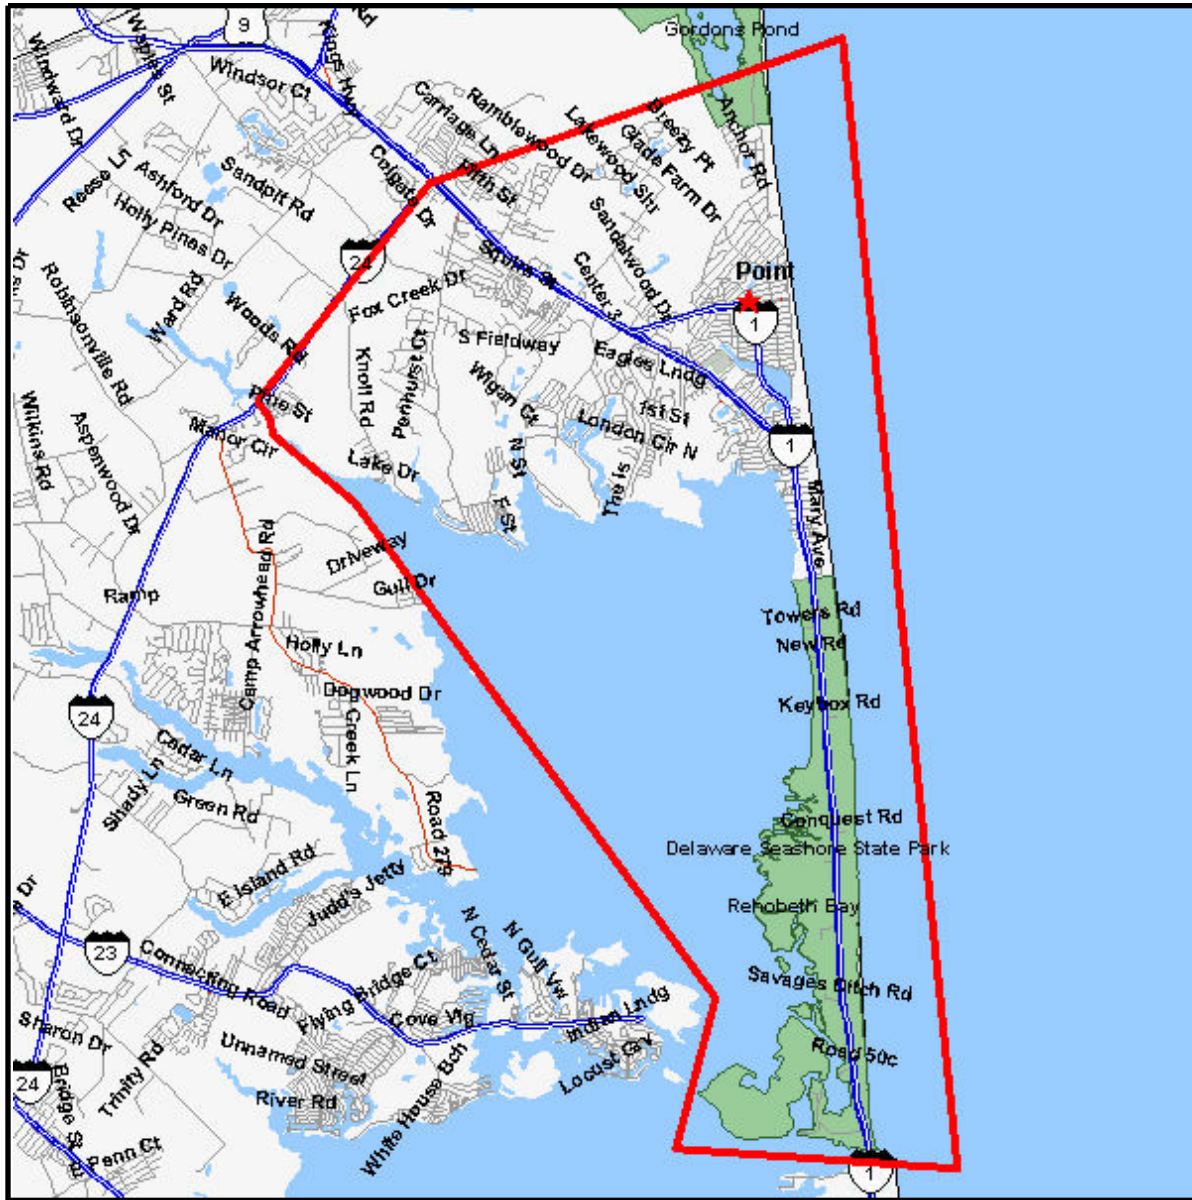

# Area Map

Prepared For: DE - Rehoboth Beach - 2004  
 Project Code:

Order #: 963223775  
 Site: 01

226 REHOBOTH AVE  
 REHOBOTH BEACH, DE 19971-2134

Polygon

Coord: 38.716277 -75.082394

Prepared on: November 29, 2004  
 © 2004 CLARITAS INC. All rights reserved.  
 1 800 866 6511