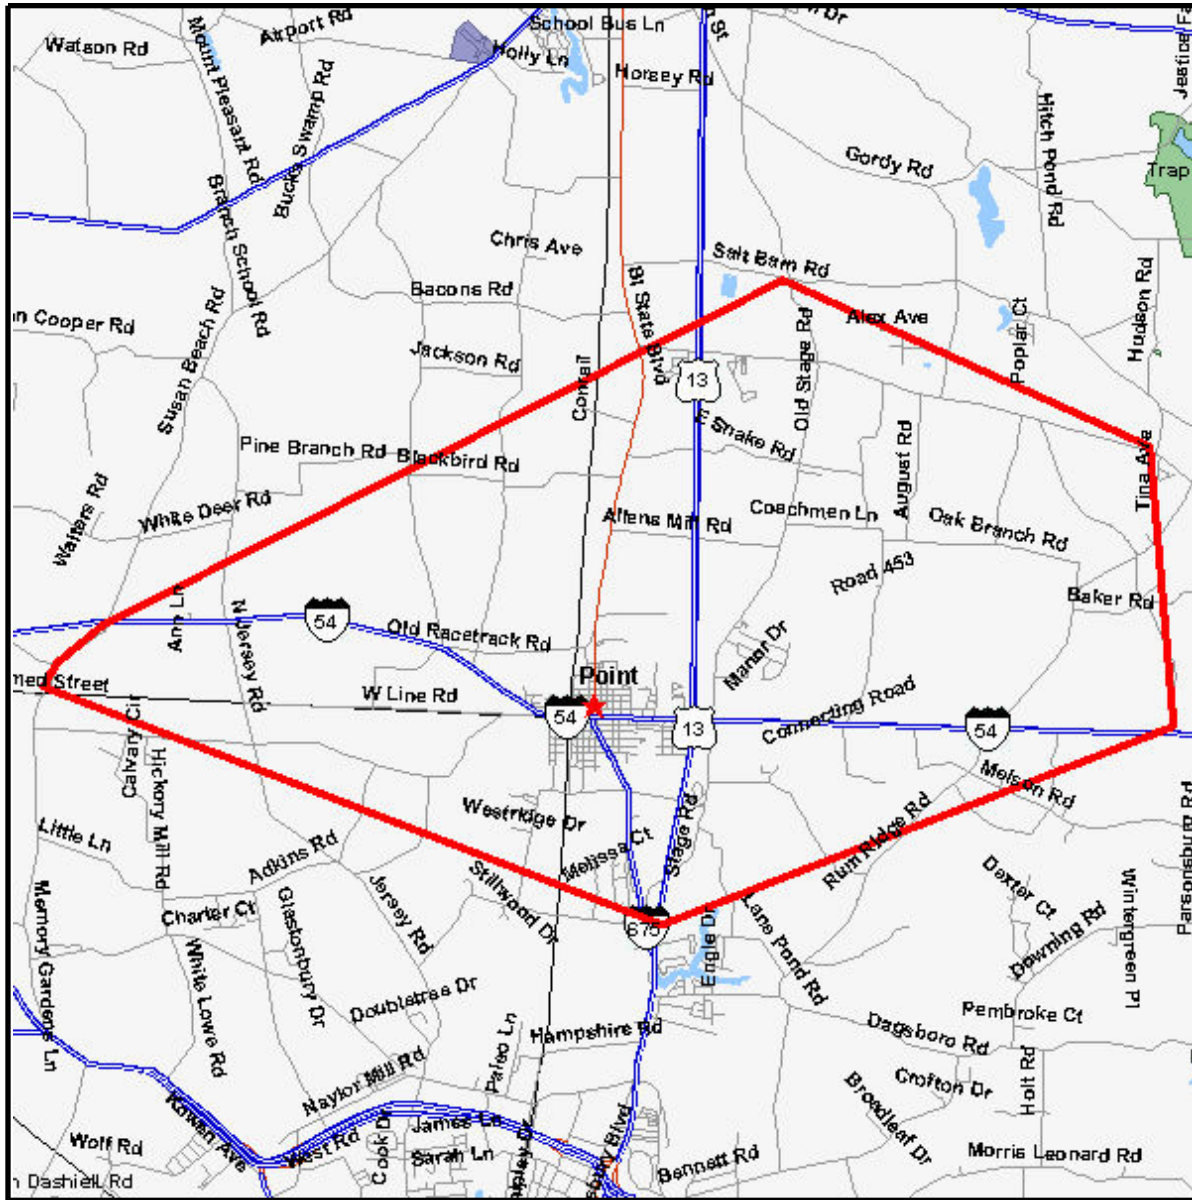

Area Map

Prepared For: DE - Delmar PL - 2004
Project Code:

Order #: 963223550
Site: 01

101 N BI STATE BLVD
DELMAR, DE 19940-1210

Polygon

Coord: 38.457144 -75.574024

Prepared on: November 29, 2004
© 2004 CLARITAS INC. All rights reserved.
1 800 866 6511