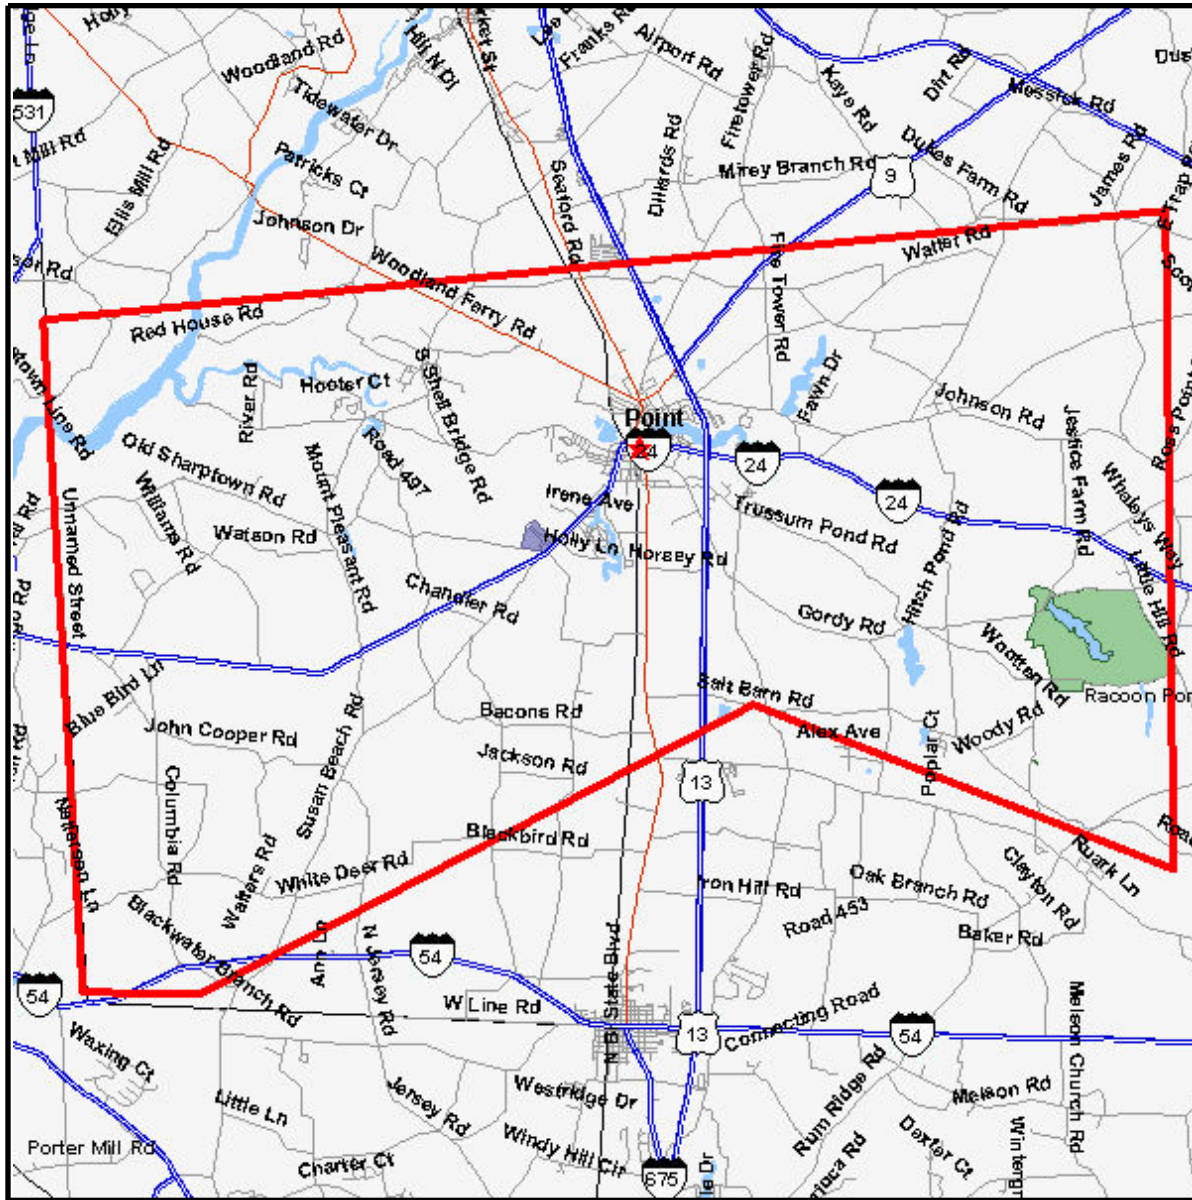

# Area Map

Prepared For: DE - Laurel PL - 2004  
 Project Code:

Order #: 963223548  
 Site: 01

101 E 4TH ST  
 LAUREL, DE 19956-1567

Polygon

Coord: 38.555963 -75.571003

Prepared on: November 29, 2004  
 © 2004 CLARITAS INC. All rights reserved.  
 1 800 866 6511