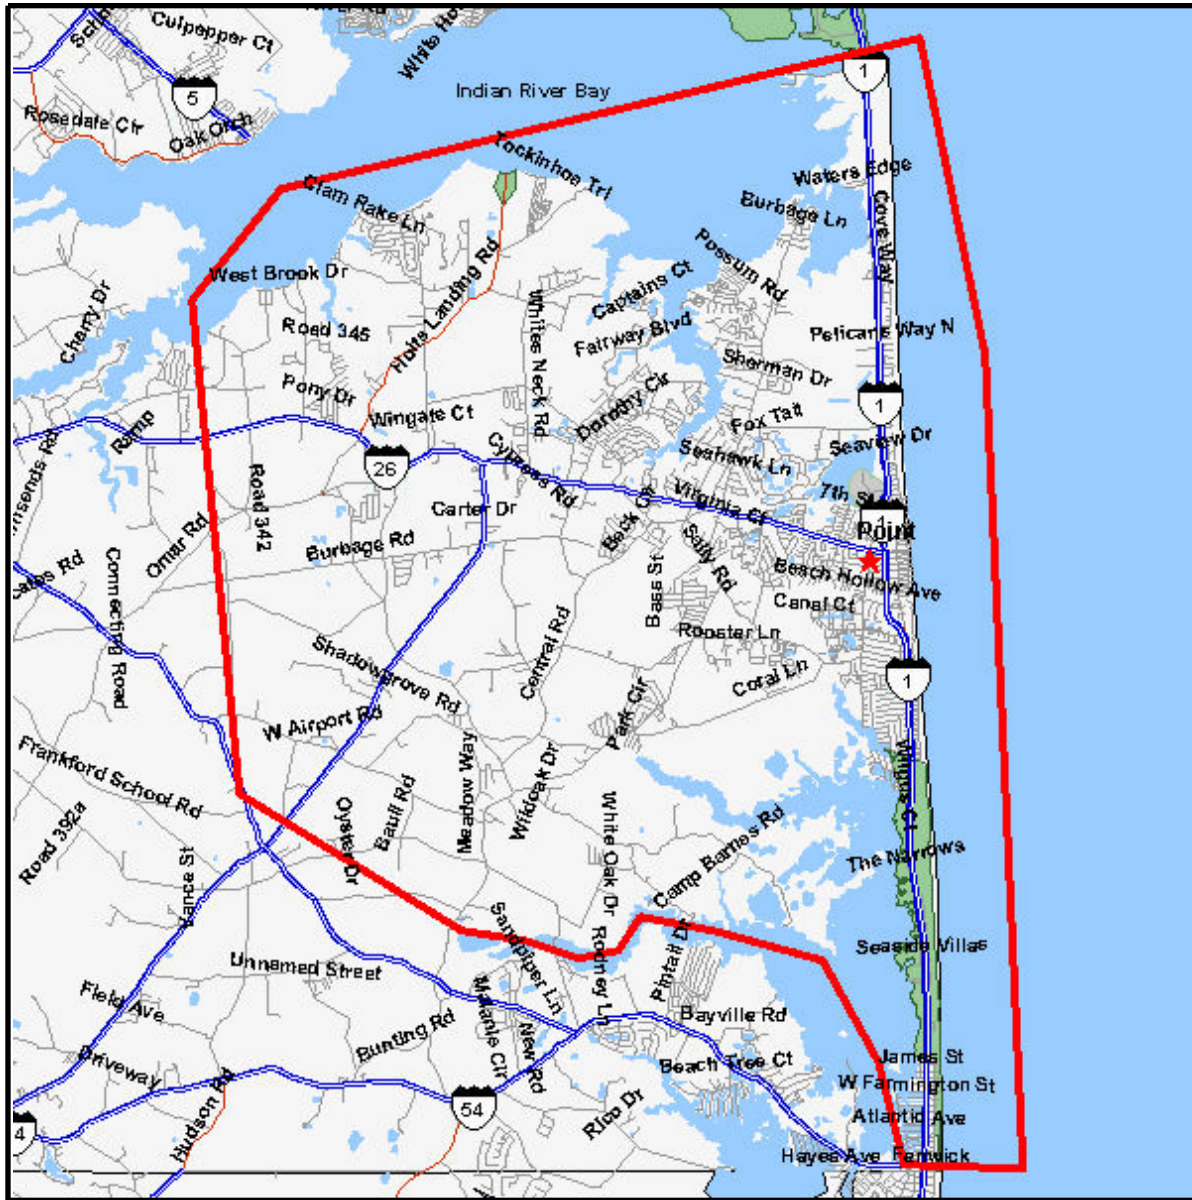

Area Map

Prepared For: DE - South Coastal - 2004
 Project Code:

Order #: 963223554
 Site: 01

43 KENT AVE
 BETHANY BEACH, DE 19930-9133

Polygon

Coord: 38.536878 -75.061812

Prepared on: November 29, 2004
 © 2004 CLARITAS INC. All rights reserved.
 1 800 866 6511