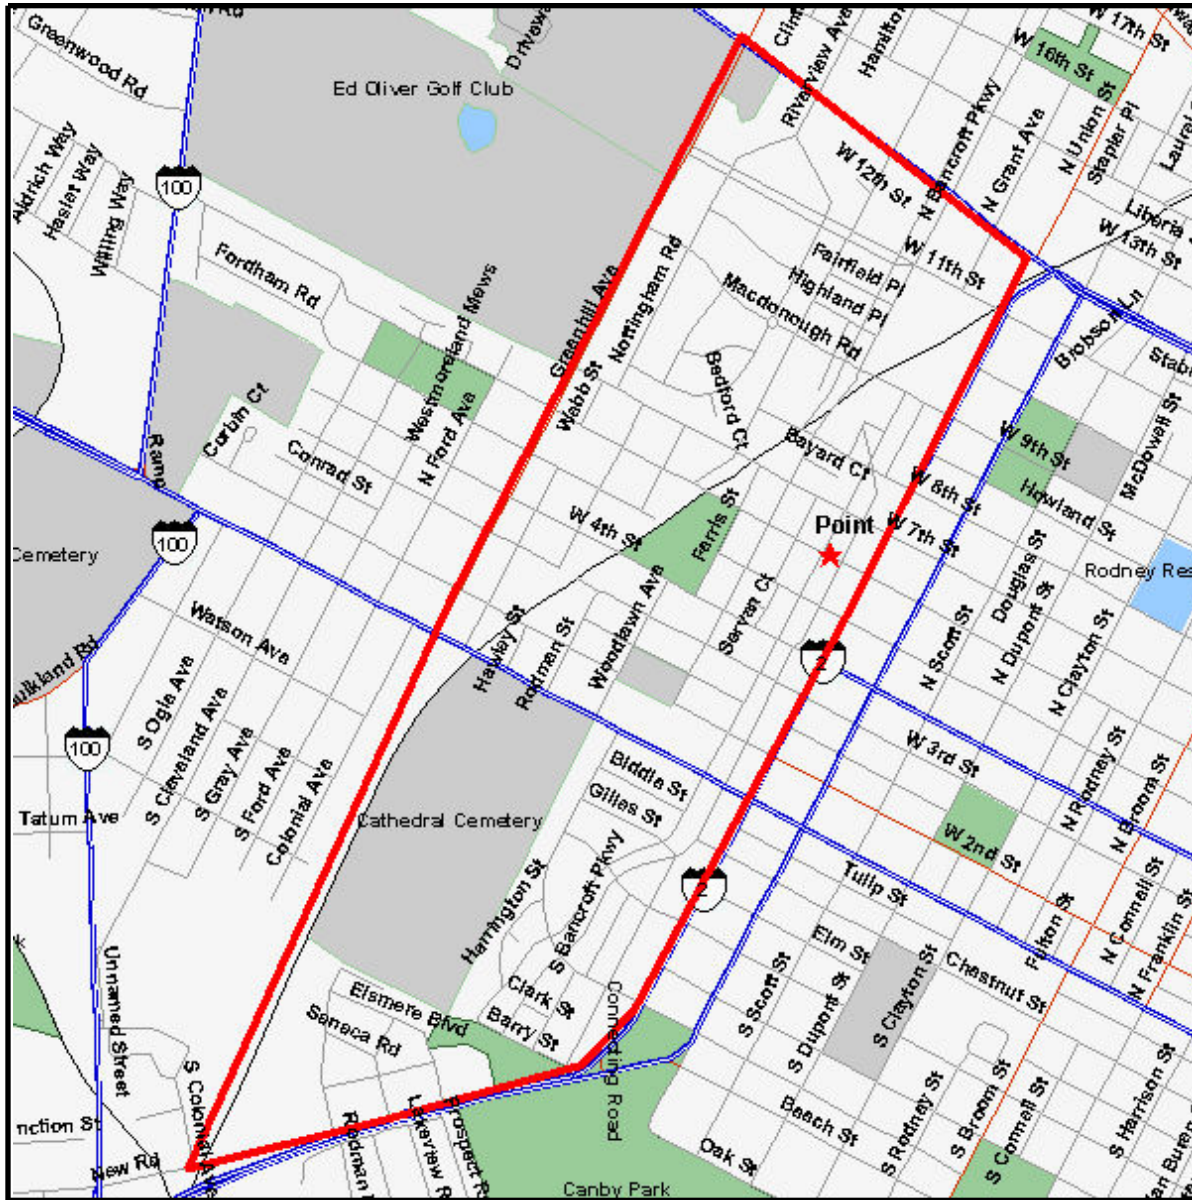

Area Map

Prepared For: DE - Woodlawn - 2004
 Project Code:

Order #: 963260819
 Site: 01

W 6TH ST AT N BANCROFT PKWY
 WILMINGTON, DE 19805

Polygon

Coord: 39.751100 -75.572800

Prepared on: January 2, 2005
 © 2005 CLARITAS INC. All rights reserved.
 1 800 866 6511