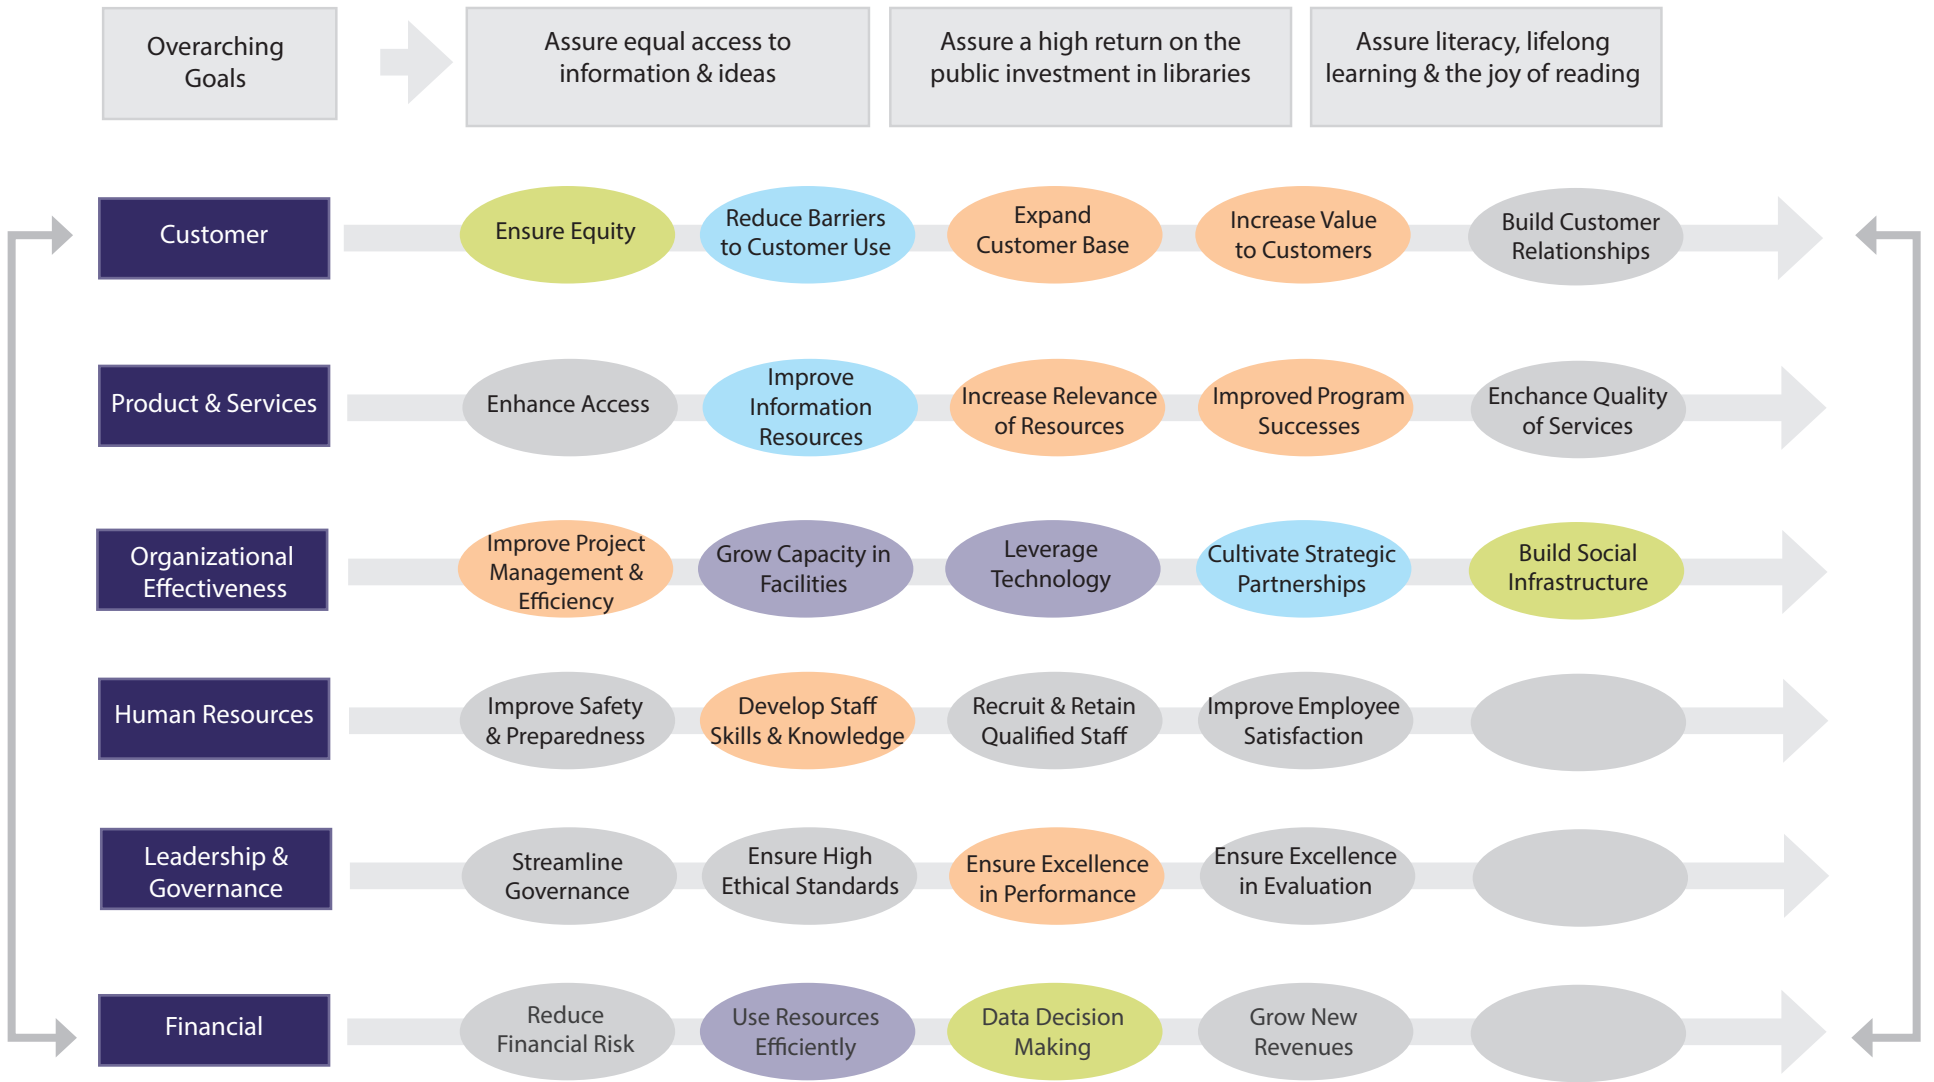

# Strategy Map/Overarching Goals

Priority Began Color Key:

- 2008- 2012
- 2018- 2022
- 2013 -2017
- 2023 -2027 - Proposed